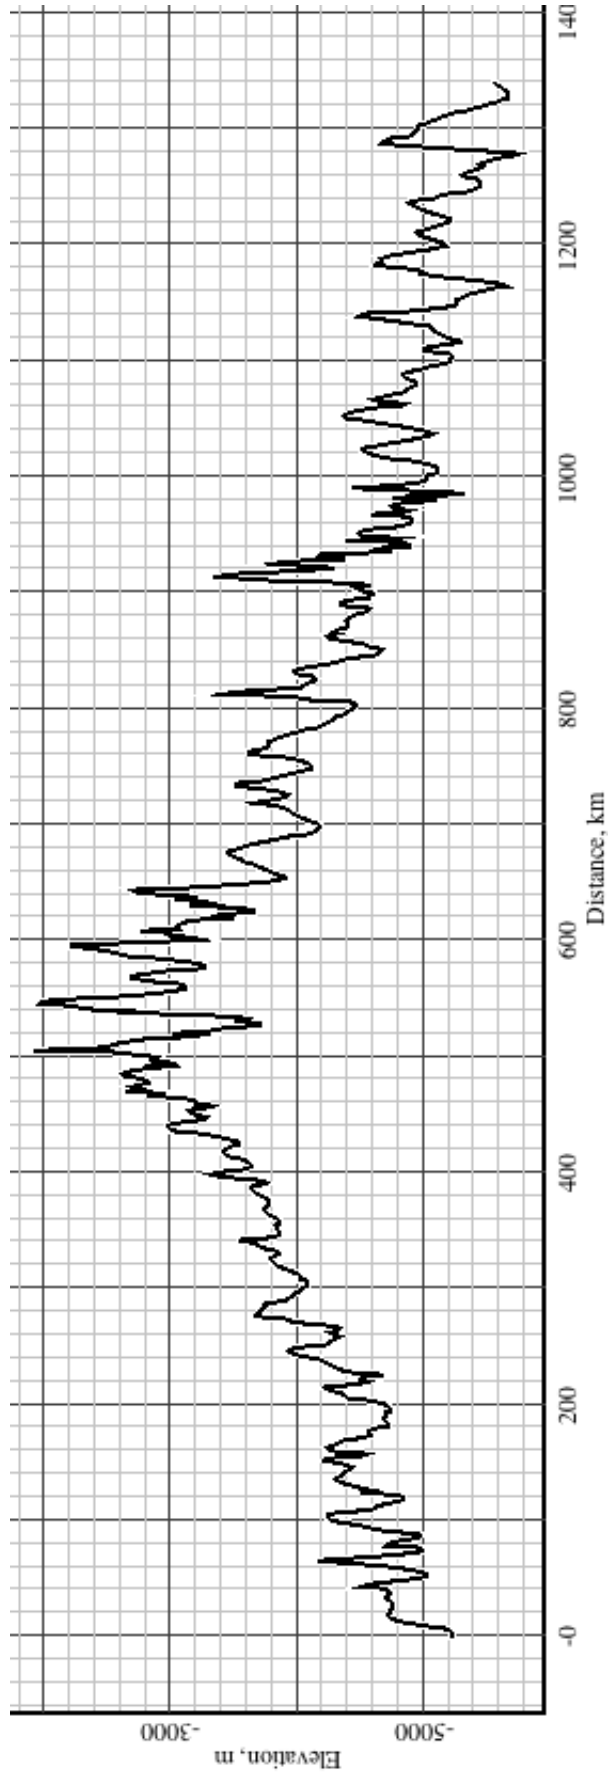

Rulers - Cut out; One per Group

Peru-Chile Trench Map

Peru-Chile Trench Profile

Hess Plateau Map

Hess Plateau Profile

Indian Ocean Fracture Zones Map

Indian Ocean Fracture Zones Profile

Tonga Trench Map

Tonga Trench Profile

Louisville Seamount Chain Map

Louisville Seamount Chain Profile

Mid-Atlantic Ridge 11N Map

Mid-Atlantic Ridge 11N Profile

Mid-Atlantic Ridge 27N Map

Mid-Atlantic Ridge 27N Profile

South America Continental Shelf Map