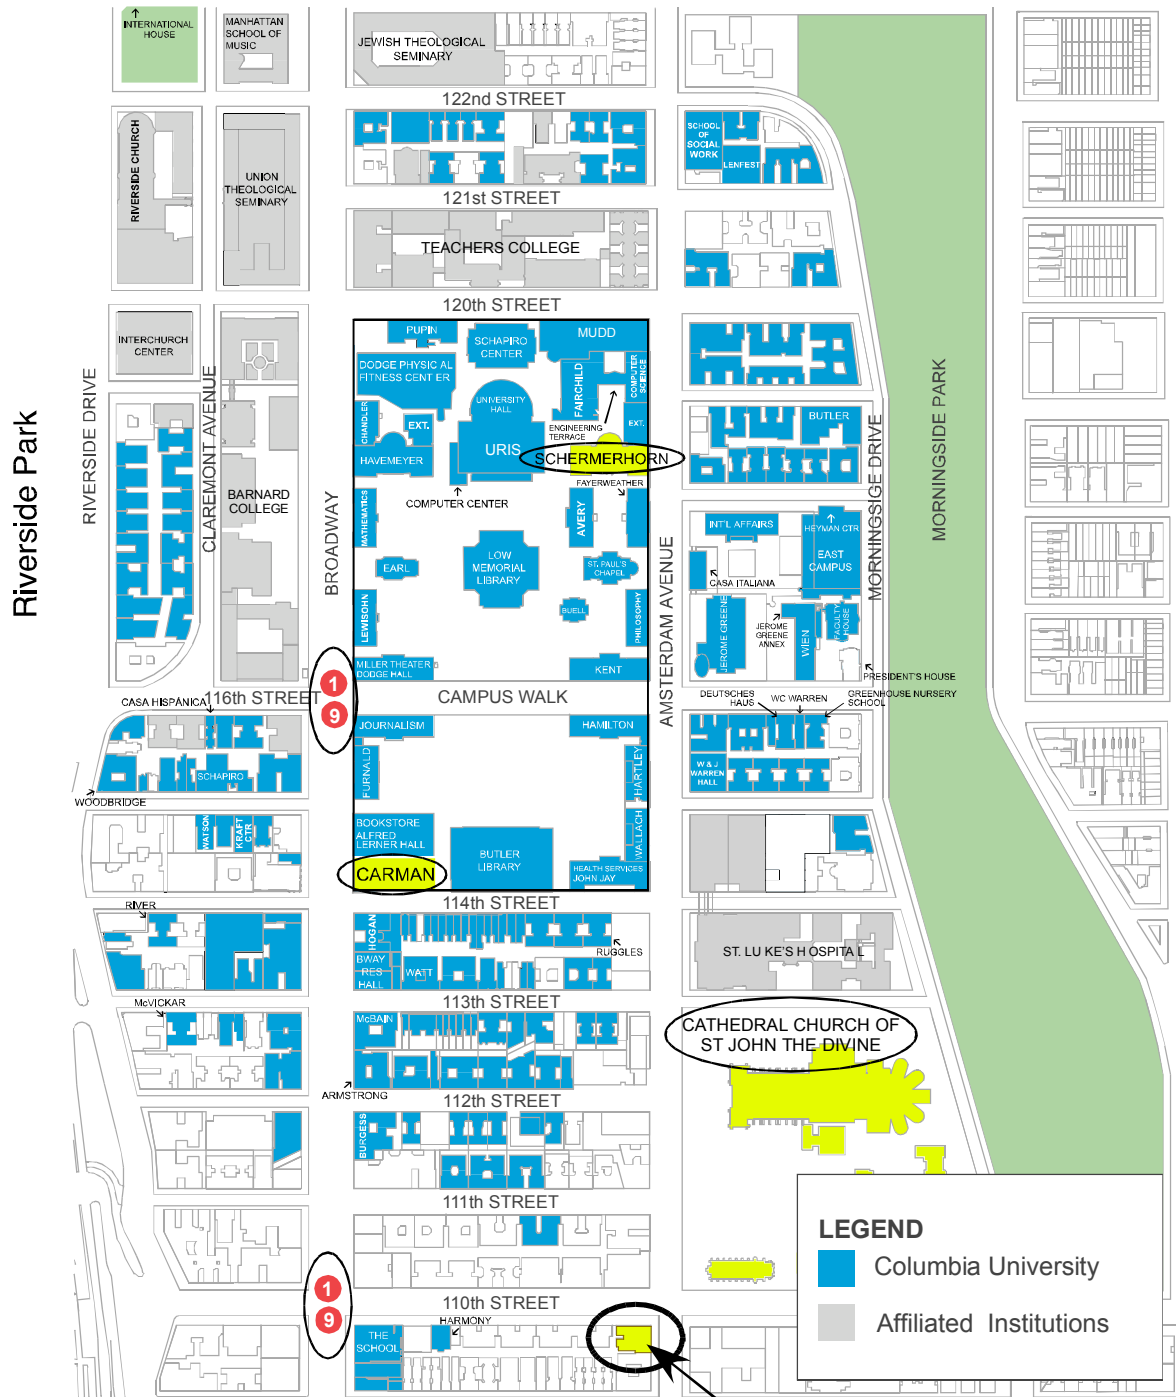

COLUMBIA UNIVERSITY CAMPUS & ENVIRONS

GERM Workshop Locations:

Conference Housing: Carman Hall, 114 St & Broadway

Keynotes and Breakouts: Schermerhorn Hall, upper campus

Monday NY Philharmonic Concert: Cathedral Church of St. John the Divine, 112 St & Amsterdam

Icebreaker: Bistro Ten 18, 110 St & Amsterdam Ave

1
9 Subway Stops -- Columbia University Subway Stop: 116 St & Broadway, Lines 1&9 (Broadway Local) only.

Bistro Ten 18 (icebreaker, Sun. 5:30-7)